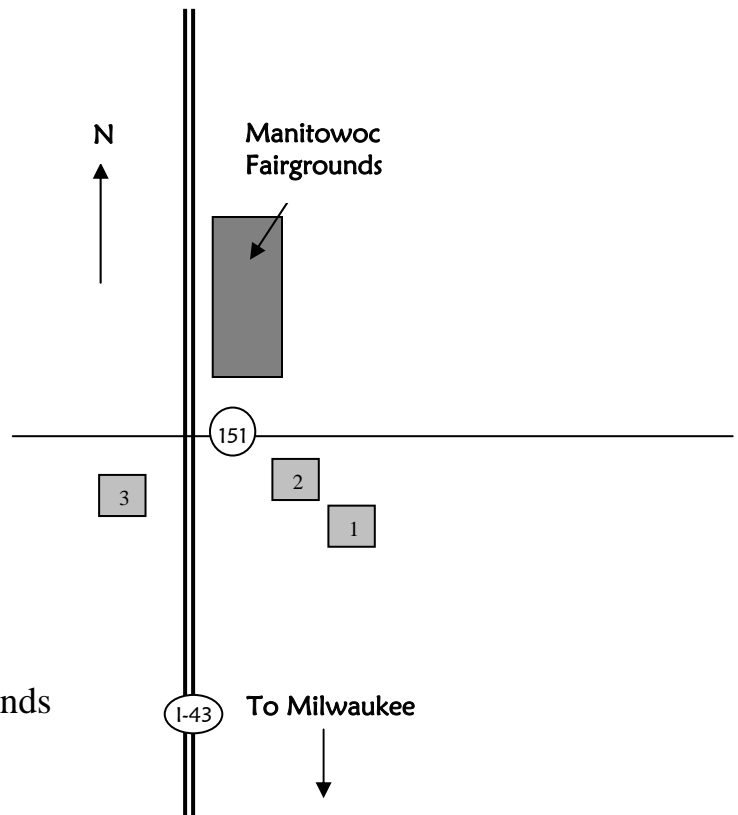

DeEquus *Stable* **All English Show**
Saturday June 10, 2006

Driving Directions:

- **From Milwaukee:** (1 Hour North)
 - I-43 North to exit #149 (Hwy 151)
 - Turn right off of exit (East)
 - At stop lights turn left
 - Fairgrounds is on the left side
- **From Green Bay:** (30 Minutes South)
 - I-43 South to exit #149 (Hwy 151)
 - Turn left off of exit (East)
 - At second stop lights turn left
 - Fairgrounds is on the left side

Hotel Accommodations:

All hotels are less than a mile radius from show grounds

1. Comfort Inn (Official Horse Show Hotel)

2200 S. 44th St.
920-683-0220

★ *A block of rooms is being held for exhibitors until May 9th.*

You must mention the DeEquus horse show to get the special room rate of \$89.00.

2. Holiday Inn

4601 Calumet Ave.
920-682-6000

3. Americ Inn

5020 Hecker Rd.
920-684-3344

*****Stalls will be available Friday June 9 at 3:00 p.m.*****